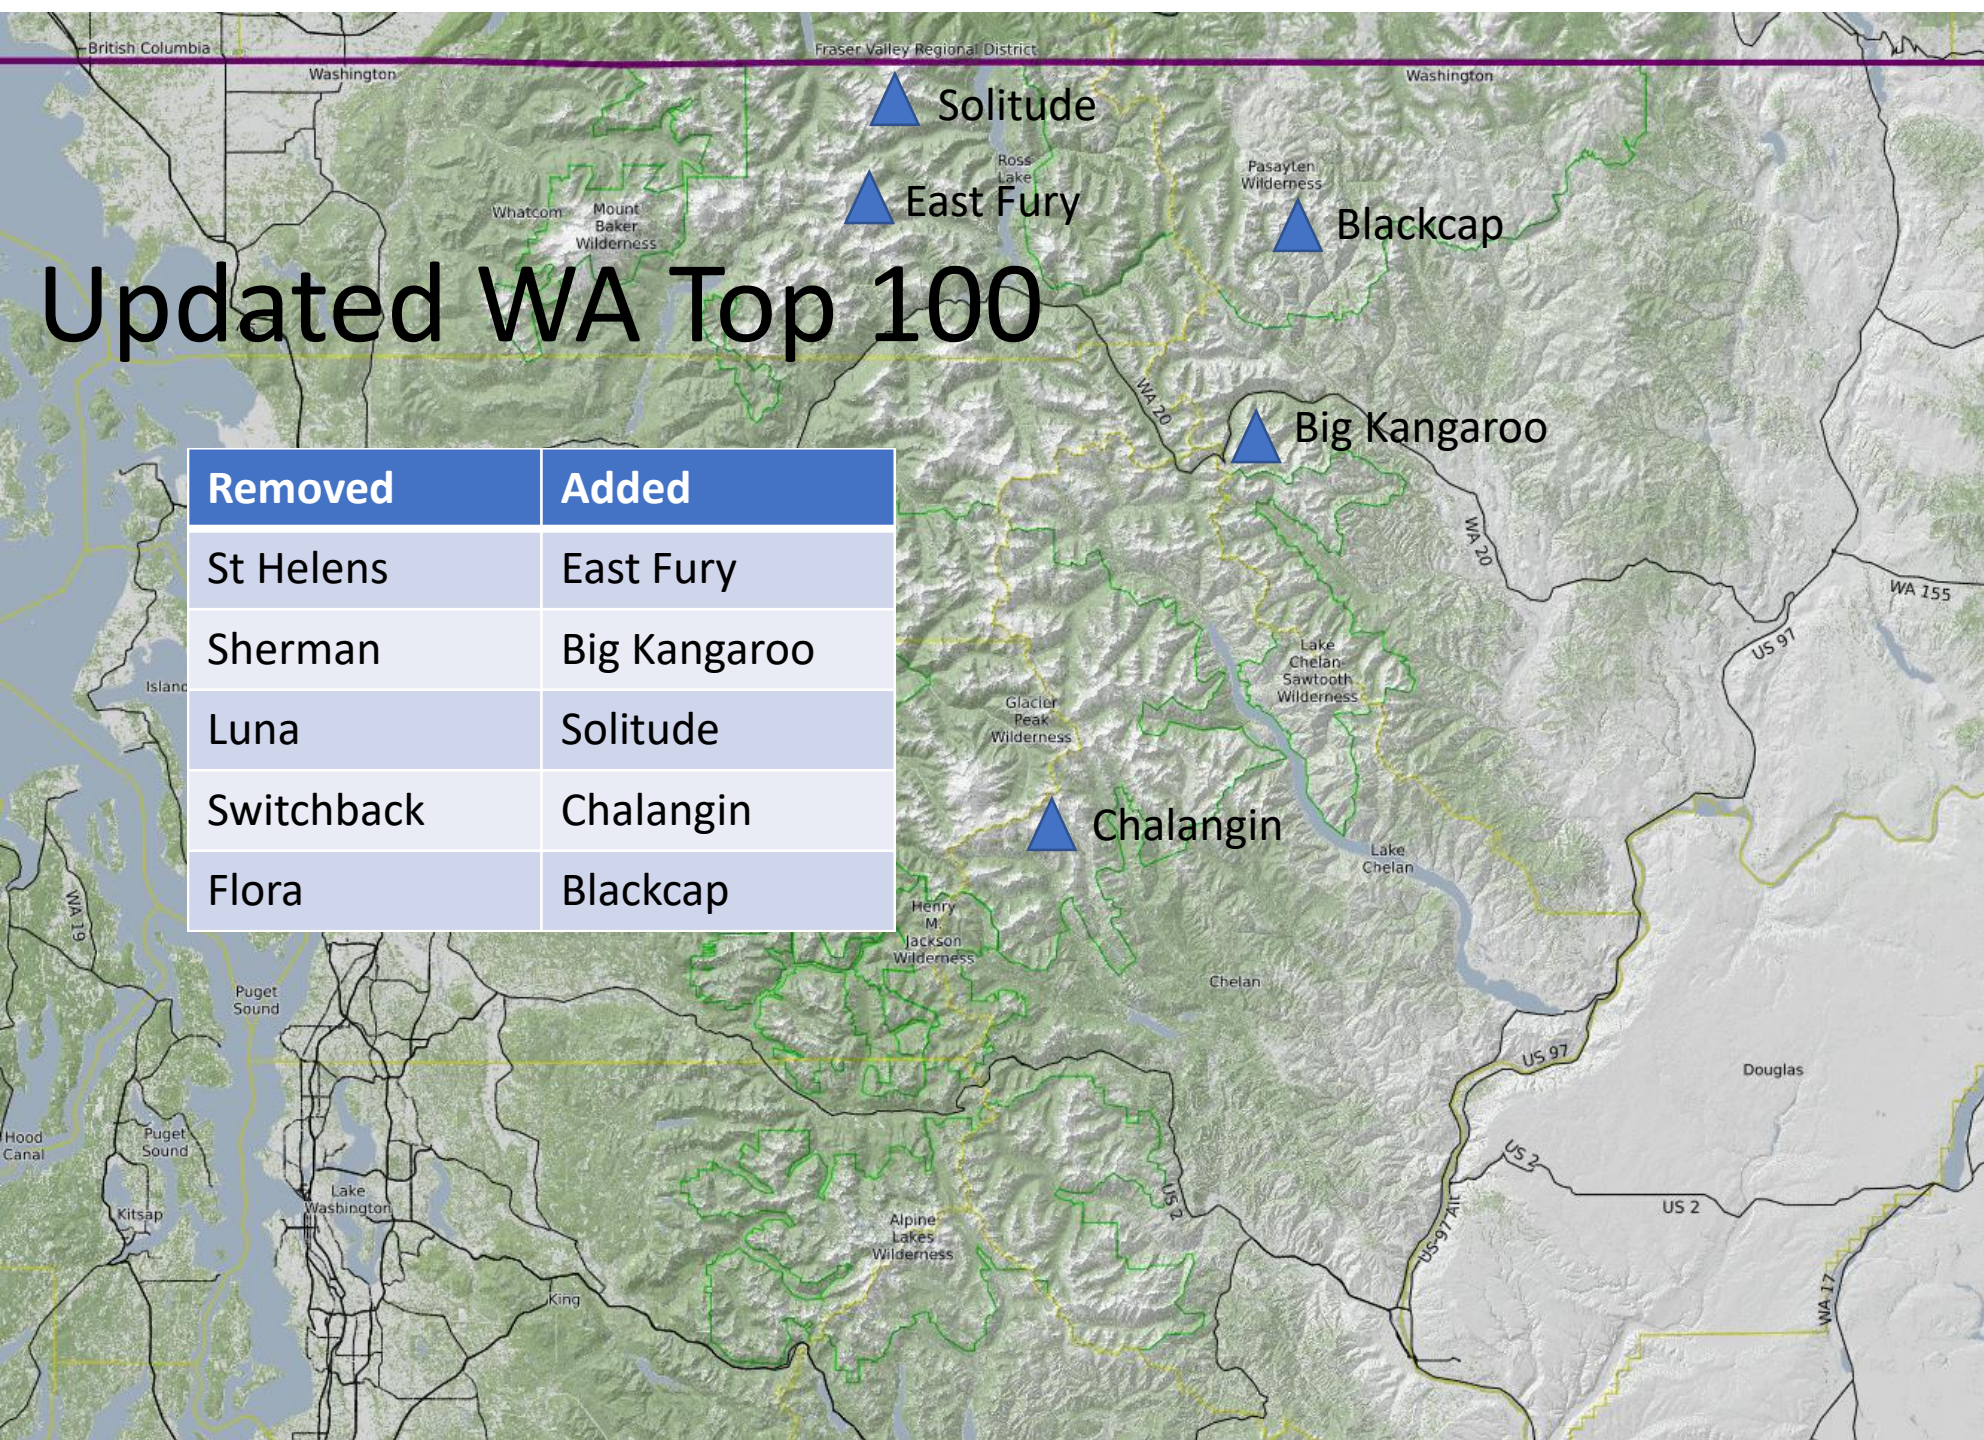

Quad Contours

DEM

Theodolite Survey

Quad-surveyed point

Differential GPS

Lidar

Updated WA Top 100

Removed	Added
St Helens	East Fury
Sherman	Big Kangaroo
Luna	Solitude
Switchback	Chalangin
Flora	Blackcap

Big Kangaroo

Blackcap

Solitude

Chalangin

East Fury

Double Summits

Sherpa

Peak	True Summit
Sherpa	West, 2ft taller than balanced rock
Cardinal	South, 7in taller than middle
Enchantment	NE, 6-7ft taller than SW
Buckner	SW, 1.6ft taller than NE
Buck	Middle, 30ft taller than N
Greenwood	South, 3.8ft taller than N
Copper	North, 1.8ft taller than south
Katsuk	Unclear, E and W within 3in of height (dGPS, sight levels)
Big Craggy	Unclear, E and W within 1 in height (Lidar)