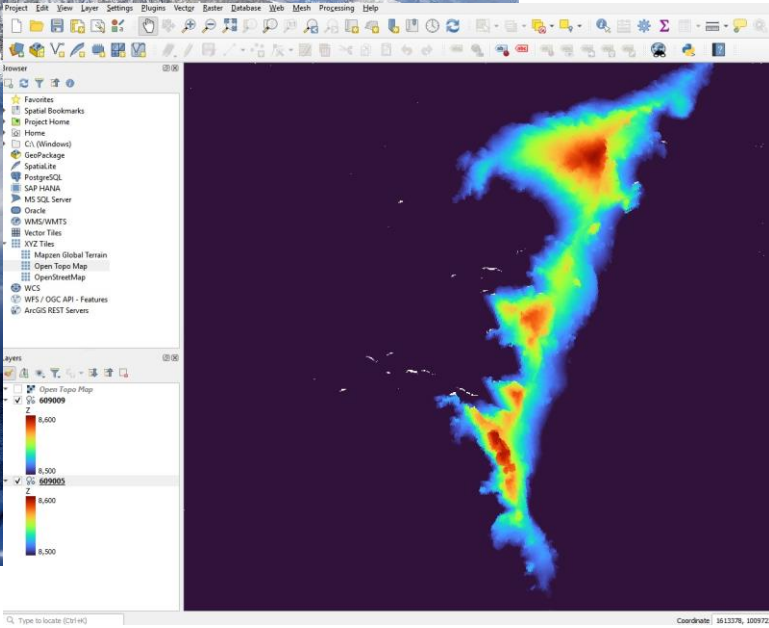

Bulgers

100 highest with 400ft prominence based on quads from 1970s, with exceptions

1. Peaks must have 400ft of prominence based on 1970s quads

2. Volcanic sub summits need 800ft prominence

3. Named peaks with <400ft prominence considered for inclusion

Surveying Tools

Cardinal Peak - Lidar

No Lidar

Ground Surveys

Big Kangaroo

Blackcap

Sherman

St Helens

East Fury

Formidable

Measurement Uncertainty

Measurement	Uncertainty
Quad Contours	80ft
Digital Elevation Model (3DEP DEM)	80ft
Theodolite or Sight Level Relative to Quad-surveyed point	1-40ft
Quad-surveyed point	1-40ft
Lidar	1-3ft
Differential GPS	0.1ft