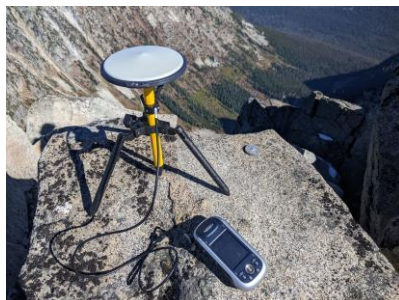

Quad Contours

DEM

Theodolite Survey

Quad-surveyed point

Differential GPS

Lidar

Updated WA Top 100

Removed	Added
St Helens	East Fury
Sherman	Big Kangaroo
Luna	Solitude
Switchback	Chalangin
Flora	Blackcap