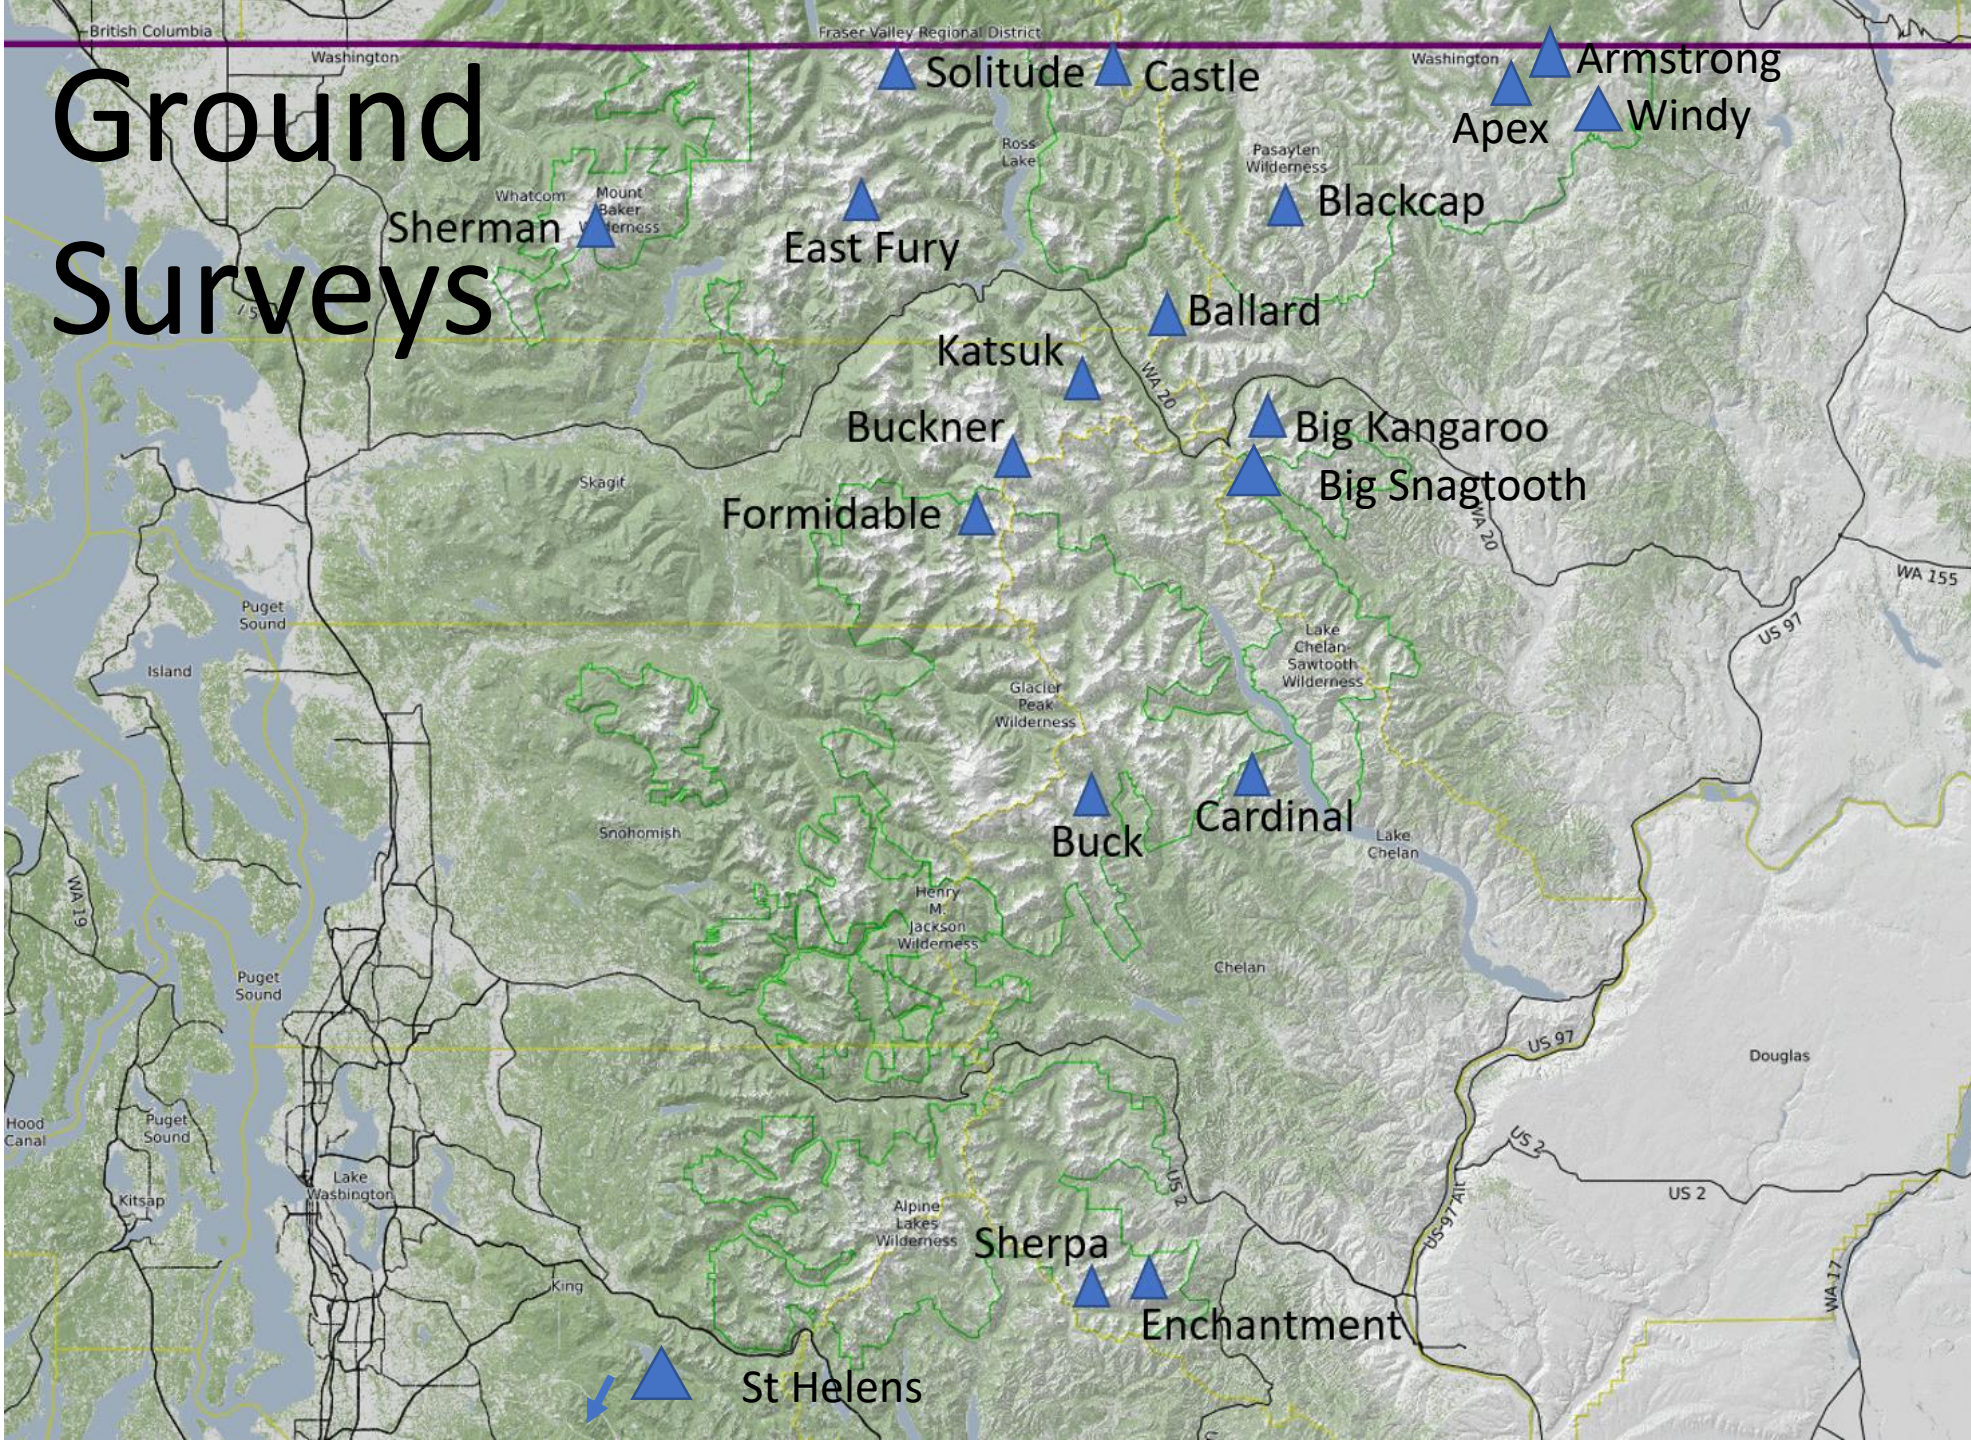

Surveying Tools

Cardinal Peak - Lidar

No Lidar

Ground Surveys

Big Kangaroo

Blackcap

Sherman

St Helens

East Fury

Formidable

Measurement Uncertainty

Measurement	Uncertainty
Quad Contours	80ft
Digital Elevation Model (3DEP DEM)	80ft
Theodolite or Sight Level Relative to Quad-surveyed point	1-40ft
Quad-surveyed point	1-40ft
Lidar	1-3ft
Differential GPS	0.1ft

Quad Contours

DEM

Theodolite Survey

Quad-surveyed point

Differential GPS

Lidar

Updated WA Top 100

Removed	Added
St Helens	East Fury
Sherman	Big Kangaroo
Luna	Solitude
Switchback	Chalangin
Flora	Blackcap

Big Kangaroo

Blackcap

Solitude

Chalangin

East Fury

Double Summits

Sherpa

Peak	True Summit
Sherpa	West, 2ft taller than balanced rock
Cardinal	South, 7in taller than middle
Enchantment	NE, 6-7ft taller than SW
Buckner	SW, 1.6ft taller than NE
Buck	Middle, 30ft taller than N
Greenwood	South, 3.8ft taller than N
Copper	North, 1.8ft taller than south
Katsuk	Unclear, E and W within 3in of height (dGPS, sight levels)
Big Craggy	Unclear, E and W within 1 in height (Lidar)