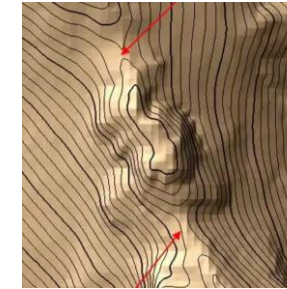

Surveying Tools

Cardinal Peak - Lidar

No Lidar

Ground Surveys

Big Kangaroo

Blackcap

Sherman

St Helens

East Fury

Formidable

Measurement Uncertainty

Measurement	Uncertainty
Quad Contours	80ft
Digital Elevation Model (3DEP DEM)	80ft
Theodolite or Sight Level Relative to Quad-surveyed point	1-40ft
Quad-surveyed point	1-40ft
Lidar	1-3ft
Differential GPS	0.1ft

Quad Contours

DEM

Theodolite Survey

Quad-surveyed point

Differential GPS

Lidar

Updated WA Top 100

Removed	Added
St Helens	East Fury
Sherman	Big Kangaroo
Luna	Solitude
Switchback	Chalangin
Flora	Blackcap

Big Kangaroo

Blackcap

Solitude

Chalangin

East Fury

Double Summits

Sherpa

Peak	True Summit
Sherpa	West, 2ft taller than balanced rock
Cardinal	South, 7in taller than middle
Enchantment	NE, 6-7ft taller than SW
Buckner	SW, 1.6ft taller than NE
Buck	Middle, 30ft taller than N
Greenwood	South, 3.8ft taller than N
Copper	North, 1.8ft taller than south
Katsuk	Unclear, E and W within 3in of height (dGPS, sight levels)
Big Craggy	Unclear, E and W within 1 in height (Lidar)