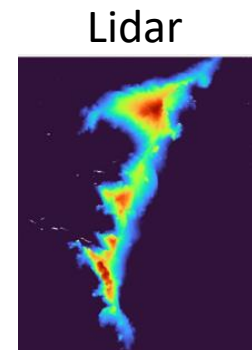

East Fury

Formidable

Measurement Uncertainty

Measurement	Uncertainty
Quad Contours	80ft
Digital Elevation Model (3DEP DEM)	80ft
Theodolite or Sight Level Relative to Quad-surveyed point	1-40ft
Quad-surveyed point	1-40ft
Lidar	1-3ft
Differential GPS	0.1ft

Quad Contours

DEM

Theodolite Survey

Quad-surveyed point

Differential GPS

Lidar

Updated WA Top 100

Removed	Added
St Helens	East Fury
Sherman	Big Kangaroo
Luna	Solitude
Switchback	Chalangin
Flora	Blackcap

Big Kangaroo

Blackcap

Solitude

Chalangin

East Fury

Double Summits

Sherpa

Peak	True Summit
Sherpa	West, 2ft taller than balanced rock
Cardinal	South, 7in taller than middle
Enchantment	NE, 6-7ft taller than SW
Buckner	SW, 1.6ft taller than NE
Buck	Middle, 30ft taller than N
Greenwood	South, 3.8ft taller than N
Copper	North, 1.8ft taller than south
Katsuk	Unclear, E and W within 3in of height (dGPS, sight levels)
Big Craggy	Unclear, E and W within 1 in height (Lidar)