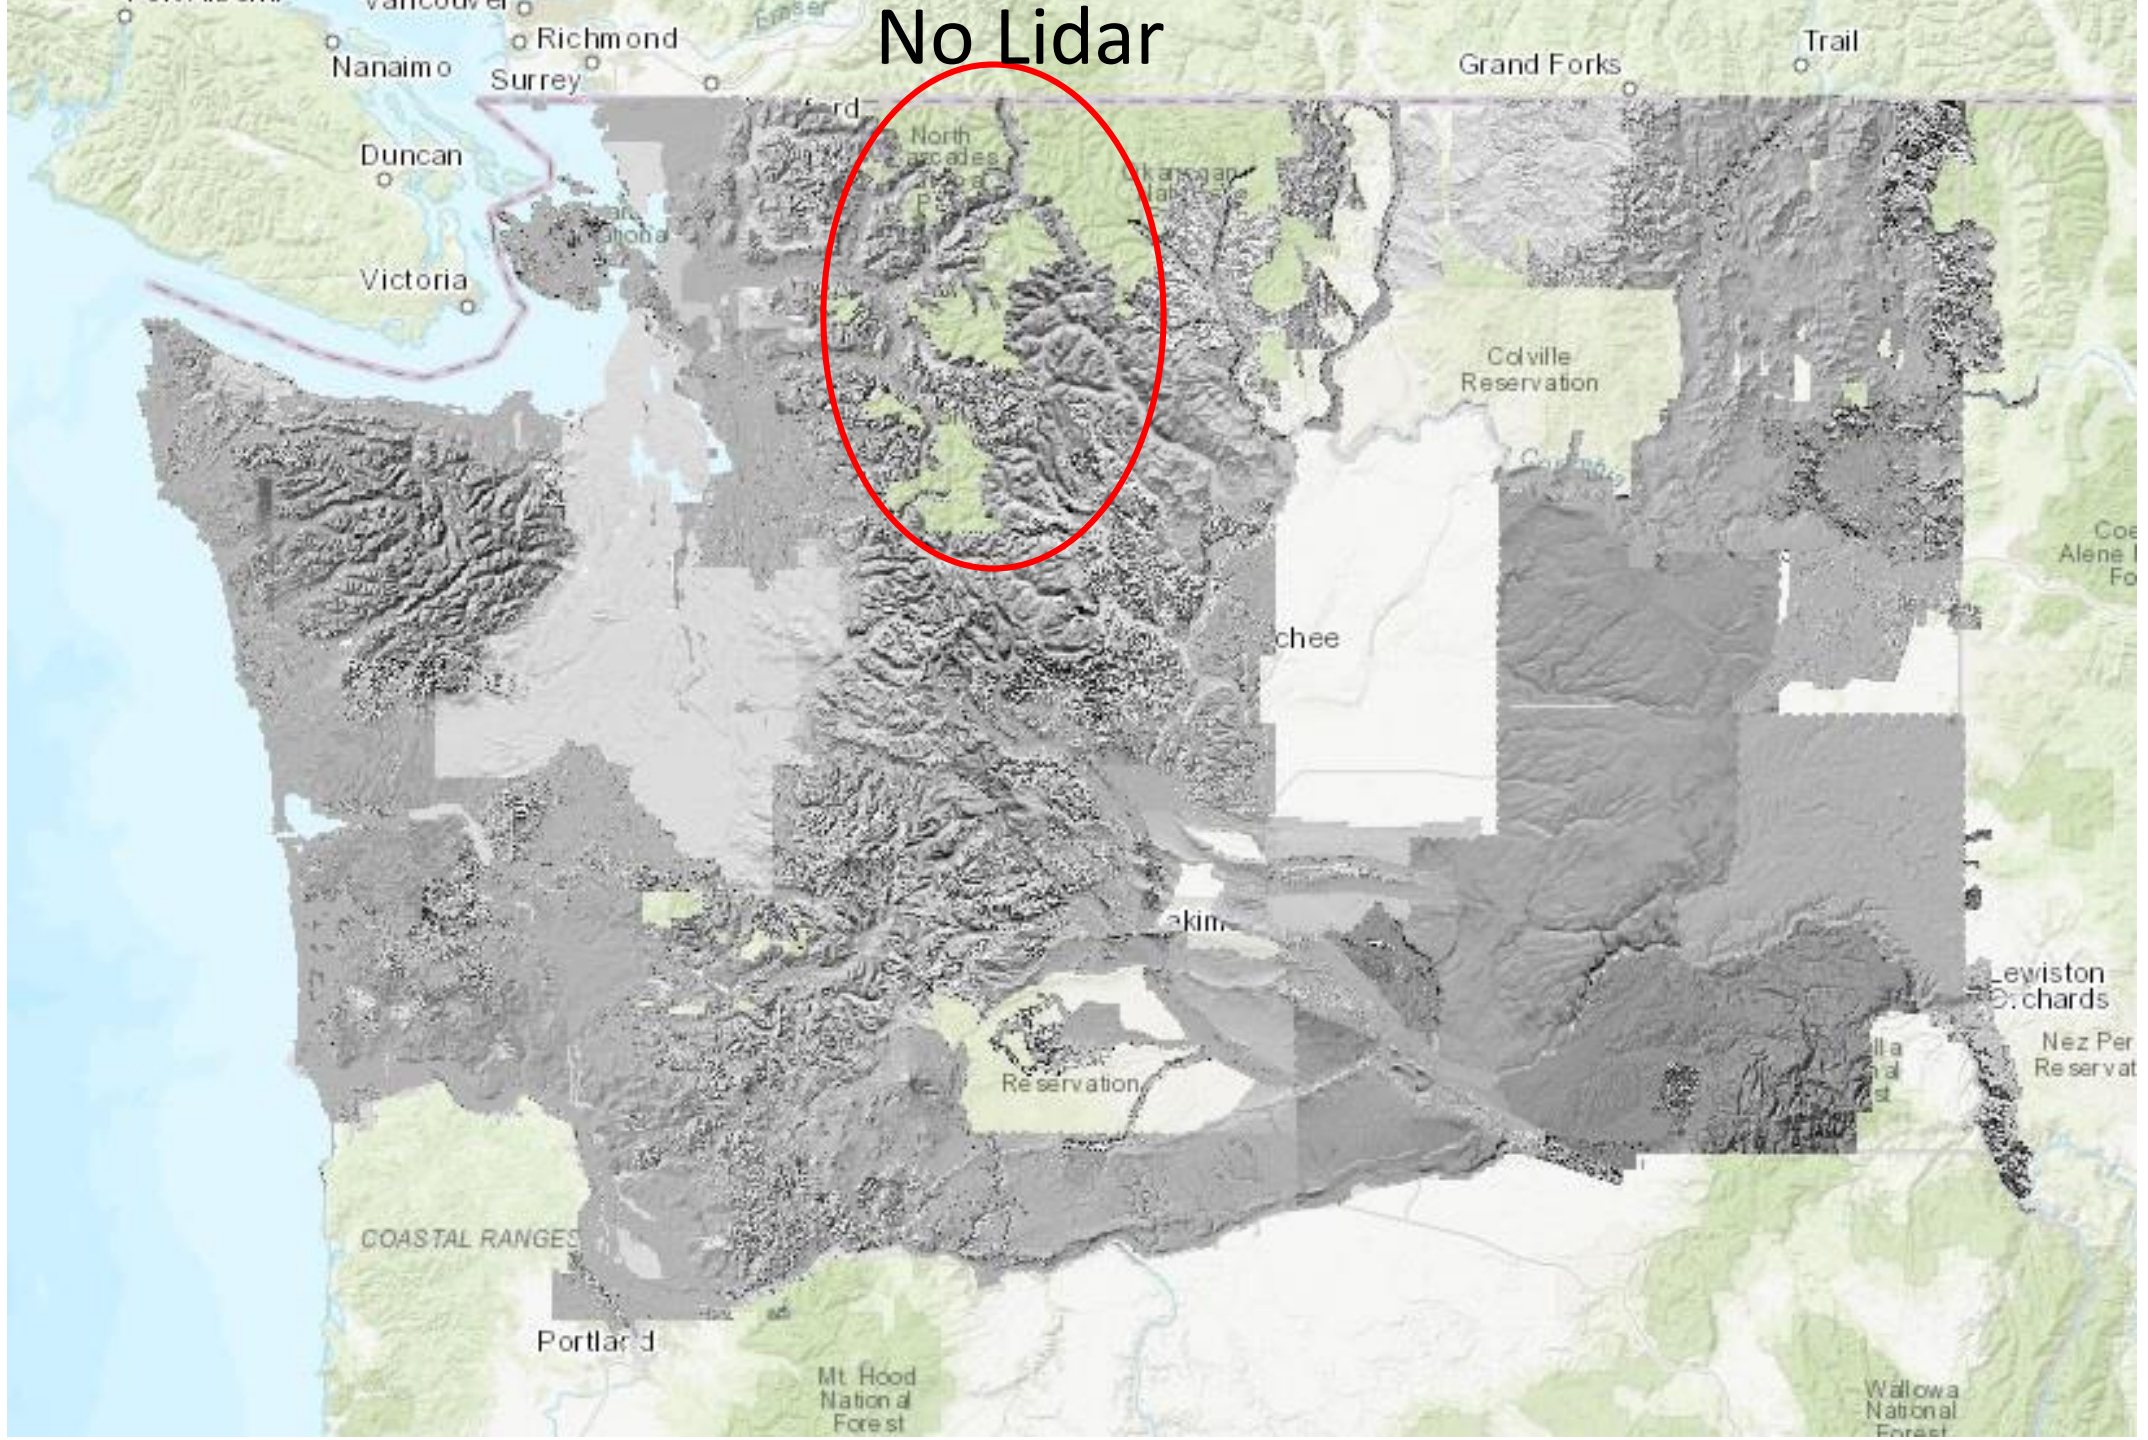

WA Top 100

100 highest with strict 400ft prominence requirement

1. Peaks must have 400ft of prominence

Peaks Removed from Bulgers	Peaks Added to WA Top 100
SFJ	Liberty Cap
Sahale	Sherman
Dark	Colfax
Rahm	Lincoln
Horseshoe	Ballard
Little Annapurna	Luna
Blackcap	Castle

Surveying Tools

Cardinal Peak - Lidar

No Lidar

Ground Surveys

Big Kangaroo

Blackcap

Sherman

St Helens

Big Kangaroo

Blackcap

Solitude

Chalangin

East Fury

Double Summits

Sherpa

Peak	True Summit
Sherpa	West, 2ft taller than balanced rock
Cardinal	South, 7in taller than middle
Enchantment	NE, 6-7ft taller than SW
Buckner	SW, 1.6ft taller than NE
Buck	Middle, 30ft taller than N
Greenwood	South, 3.8ft taller than N
Copper	North, 1.8ft taller than south
Katsuk	Unclear, E and W within 3in of height (dGPS, sight levels)
Big Craggy	Unclear, E and W within 1 in height (Lidar)